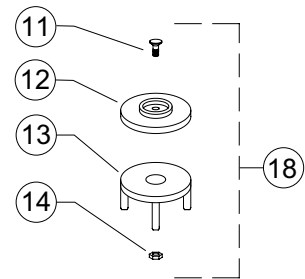

MODEL 720A

Pressure Vacuum Breakers – 1/2" to 1"

Item Number	Description	Part Number
1	CANOPY SCREW	721-11
2	CANOPY	721-3
3	BONNET	721-20
4	PLASTIC WASHER	721A-12
5	O-RING	WK-138N
6	LOAD NUT and GUIDE	721-90
7	LOAD WASHER	721-80
8	DISC UPPER	721A-34
9	POPPET	721-30
10	SPRING	721-33
11	SCREW	721-11A
12	LOWER DISC	721B-34
13	GUIDE SPIDER	721-31
14	NUT, HEX	721-9A
15	TEST COCK	18-860XL
16	BALL VALVE 1/2" TAP	12-850T
	BALL VALVE 3/4" TAP	34-850T
	BALL VALVE 1" TAP	1-850T
17	POPPET ASSEMBLY	721-300
18	SPIDER ASSEMBLY	721-310

Repair Kit

RK1-720A / RK1-720APK		Size 1/2", 3/4" and 1"
Part Number	Qty.	Description
721A-12	1	PLASTIC WASHER
721-33	1	SPRING
721-300	1	POPPET ASSEMBLY
721-310	1	SPIDER ASSEMBLY
WK-138N	1	O-RING

Repair Kit, Bonnet

RK1-720AB		Model 720A, Size 1/2", 3/4" and 1"
Part Number	Qty.	Description
721-11	3	CANOPY SCREW
721-3	1	CANOPY
721-20	1	BONNET
721A-12	1	PLASTIC WASHER
WK-138N	1	O-RING