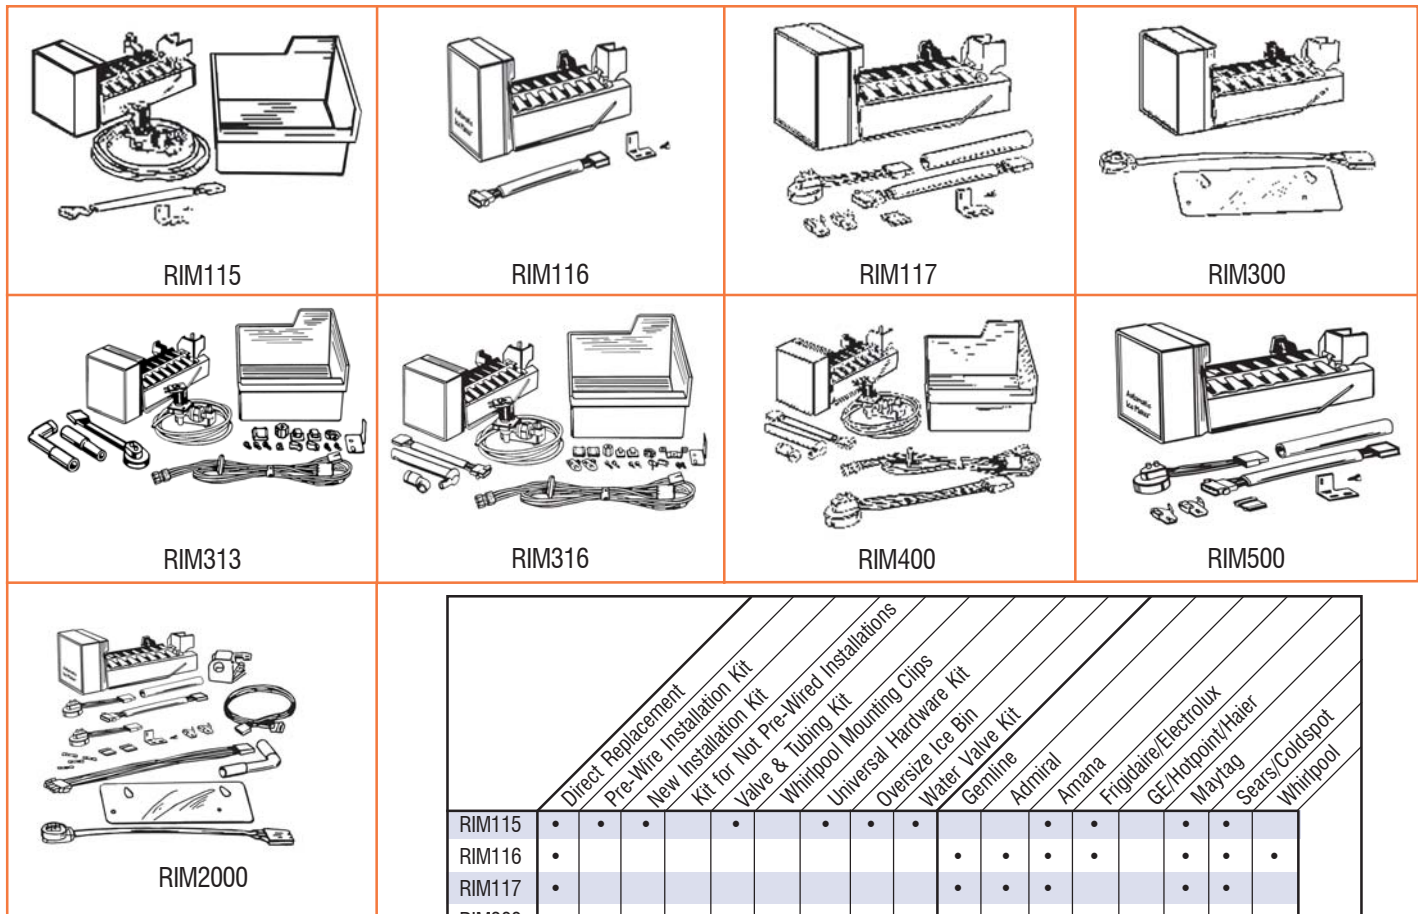

Icemakers

RIM115
RIM116
RIM117
RIM300
RIM313
RIM316
RIM400
RIM500
RIM2000

- 9 models replacing 150 OEM models
- Coverage for major brands:
Amana, Frigidaire, GE, Maytag, and Whirlpool
- Direct Replacements, Pre-wire Kits, and Universals
- Replacement parts and Accessories also available

SEALED UNIT PARTS CO., INC.
PO Box 21, 2230 Landmark Place, Allenwood, NJ USA
732-223-6644 • Fax 732-223-1617
www.supco.com • info@supco.com

RIM Series Ice Makers

- Installs using existing wiring & plumbing
- Water fill level is adjustable
- Thermal Safety Cutout
- Automatic or Manual Shutoff
- Made in USA by OEM manufacturer

PATENT NO'S. 3817270 & 3554217

Features

- Installs quickly and easily with Self-Tapping Valve
- Fits 3/8" to 1" O.D. soft or hard tubing
- Eliminates shock hazard; no drilling required
- Water lines do not have to be drained; the water does not have to be shut off
- Can be installed under any sink or from any branch line