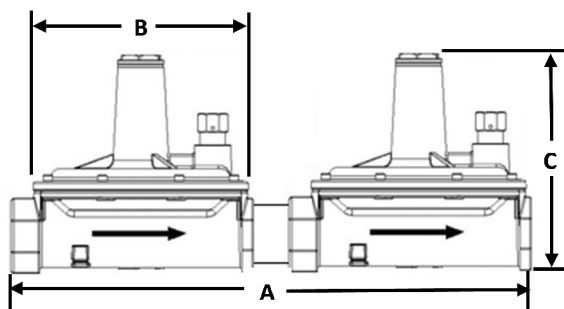

Max Flow (scfh) 0.60 S.G Gas - 1"wc drop

MODEL Pipe Size	Outlet Pressure Inch W.C.	Inlet Pressure PSIG		
		3	5	10
N5AOPD 3/8", 1/2"	7	270	300	350
	14	240	265	280
N5ABOPD 1/2"	7	400	575	650
	14	390	470	610
N5BOPD 1/2", 3/4", 1"	7	615	685	725
	14	525	620	710
N5COPD 1-1/4", 1-1/2"	7	1820	1932	2150
	14	1675	1851	2000
N5CDOPD 1-1/2"	7	2805	3506	4052
	14	2603	3117	3506
N5DOPD 1-1/2", 2"	7	3750	3975	4450
	14	3312	3565	3779

NOTE: THE N5 OPD IS A DUAL STAGE REGULATOR PER CSA 6.22/ANSI Z21.80 AND WHICH LIMITS THE DOWNSTREAM PRESSURE TO 2PSIG.

SPECIFICATIONS

- Maximum Inlet Pressure CSA Certified: 10 psig
- Outlet Pressure Range CSA Certified: 7"-11" w.c. (Silver) 12"-14" w.c. (Yellow) 
- Maximum Emergency Inlet Exposure Pressure. . . 85 psig (Inlet Side only)
- Ambient Temperature Range. -40F to 212F
- Gas Type Natural gas, LPG, air, other dry non corrosive gas
- Mounting Positions CSA Certified Horizontal and Vertical
- Options Vent Cap, Vent elbow

Model	Pipe Size (NPT)	Vent (NPT)	Dimension (inches)			Weight (lb)
			A	B	C	
N5AOPD	3/8", 1/2"	1/8"	9.0"	4.0"	3.5"	1.8 lb
N5ABOPD	1/2"	1/8", 3/8"	10.7"	4.0"/5.5"	5.5"	2.7 lb
N5BOPD	1/2", 3/4", 1"	3/8"	12.50"	5.5"	5.5"	3.6 lb
N5COPD	1-1/4", 1-1/2"	1/2"	15.70"	7.0"	7.5"	6.7 lb
N5CDOPD	1-1/2"	1/2"	19.50"	7.0"/9.2"	9.4"	11.1 lb
N5DOPD	1-1/2", 2"	1/2"	22.4"	9.2"	9.4"	15.5 lb