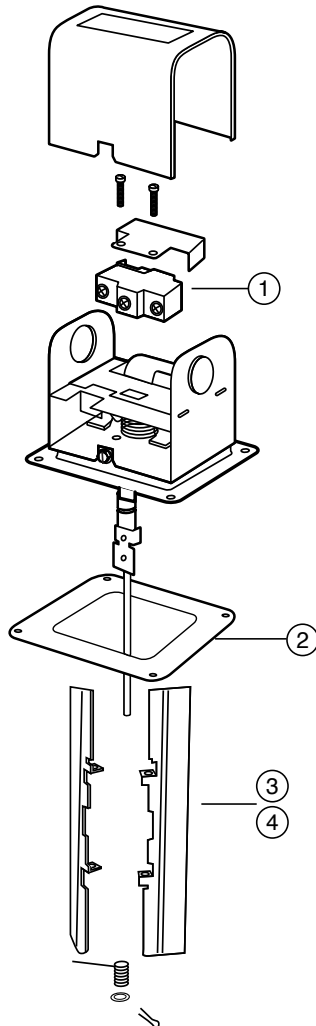

Flow Switches – Air

Series AF1 Air Flow Switches

Components

Item Number	Part Number	Model Number	Description	Weight lbs. (kg)
1	307000	FS7-31	SPDT switch	0.3 (.14)
2	301200	AF1-21	Gasket	0.1 (.05)
3	336000	AF1-122	Paddle kit for model AF1 & AF1-J (includes item 2)	0.1 (.05)
4	336050	AF1-S-122	Paddle kit for model AF1-S (includes item 2)	0.1 (.05)

Series AF1

Note: Paddle kits include screws and washers.

FLOW SWITCHES