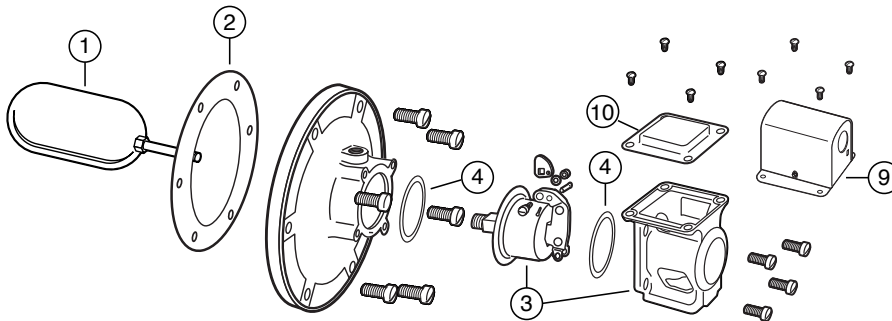

Water Feeders – Make-Up

Series 847 Make-Up Water Feeders

Components

Item Number	Part Number	Model Number	Description	Weight lbs. (kg)
1	313600	37A-130	Float (includes item 2)	2.0 (0.9)
2	335400	847-26	Gasket	0.1 (.05)
3	352800	SA847-4	Bellows bracket assembly (includes item 2 and 4)	1.5 (0.7)
4	312800	37-27	Gasket	0.1 (.05)
5*	341600	SA47-101-102	Valve & strainer kit	3.0 (1.4)
6	324435	37-101	Tetraseal O-ring	0.1 (.05)
7	347100	SA101-38	Strainer basket (includes item 6)	0.7 (.32)
8	310453	CTRD-101	Cartridge & strainer kit	0.8 (.36)
9	110000	2	Switch	1.0 (0.5)
10	312600	37-20	Cover	0.1 (.05)

Series 847

BOILER CONTROLS

Pre August 1995 After August 1995

current hex port cartridge valve and strainer assembly.