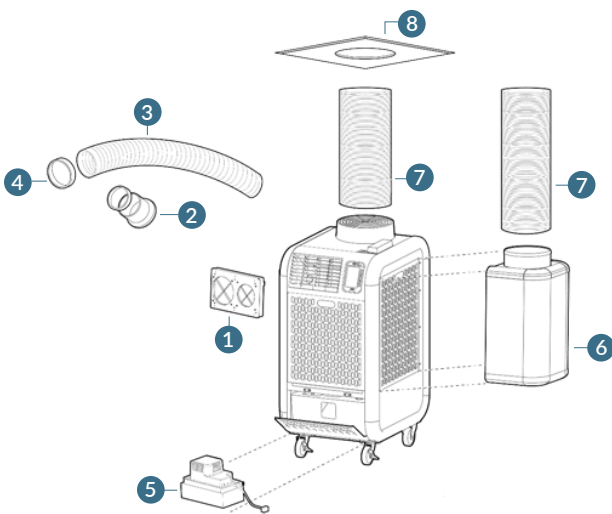

spot-coolers.com
800-367-8675

© 2020 Spot Coolers

ACCESSORIES

NOZZLE APPLICATION

#	Part No.	Description
1	481769-0280	5" Two Hole Base Plate
2	481170-0480	5" Two Hole Quick Connect Flange
3	484209-0480	5" Quick Connect Nozzle**
4	484789-0220	Condensate Pump, 230v
5	484350-1170	Plenum Condenser Air
6	481744-0062	12" Self-Supported Duct
7	484490-1030	Ceiling Tile Kit, 12-in hole, metal
*	LA146373-8280	Ceiling Tile Kit, 12-in hole, plastic
*	LAY45771-0060	Flexible Air Duct, 8' by 12"
*	HDK-12	2' x 2' Ceiling Tile with 8' of 12" Flex Duct

* Not Pictured
** Sold Individually

DUCT HOSE APPLICATION

#	Part No.	Description
1	481769-0280	5" Two Hole Base Plate
2	481170-0450	5" Flange Ext. Duct**
3	481744-0090	5" Self-Supported Duct**
4	481851-0200	5" Trim Ring**
5	484789-0220	Condensate Pump, 230v
6	484350-1170	Plenum Condenser Air
7	481744-0062	12" Self-Supported Duct
8	484490-1030	Ceiling Tile Kit, 12-in hole, metal
*	LA146373-8280	Ceiling Tile Kit, 12-in hole, plastic
*	LAY45771-0060	Flexible Air Duct, 8' by 12"
*	HDK-12	2' x 2' Ceiling Tile with 8' of 12" Flex Duct