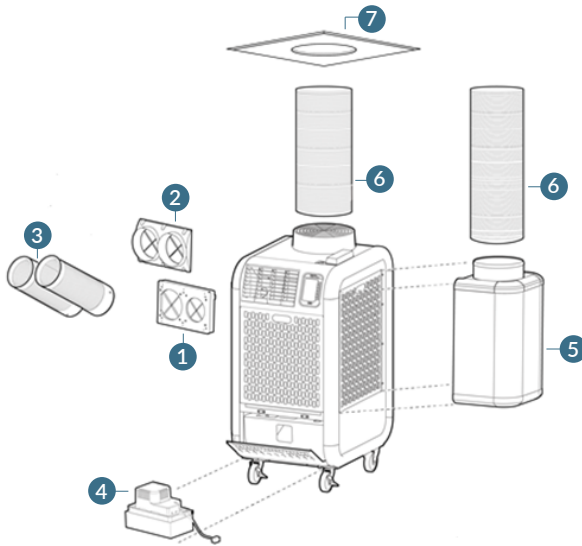

SHIPPING/LOGISTICS/ HANDLING/QUALITY

	Shipping	Out of Carton
Weight (lbs.)	243	205
Height (in.)	58	51
Width (in.)	26	22
Depth (in.)	31	27

RoHS Restriction of Hazardous Substances Standard compliant
UL 60335 and UL 60335-2-40 compliant

spot-coolers.com
800-367-8675

© 2020 Spot Coolers

ACCESSORIES

NOZZLE APPLICATION

#	Part No.	Description
1	481769-0280	5" Two Hole Base Plate
2	481170-0480	5" Two Hole Quick Connect Flange
3	484209-0480	5" Quick Connect Nozzle**
4	484789-0220	Condensate Pump, 230v
5	484350-1170	Plenum Condenser Air
6	481744-0062	12" Self-Supported Duct
7	484490-1030	Ceiling Tile Kit, 12-in hole, metal
*	LA146373-8280	Ceiling Tile Kit, 12-in hole, plastic
*	LAY45771-0060	Flexible Air Duct, 8' by 12"
*	HDK-12	2' x 2' Ceiling Tile with 8' of 12" Flex Duct