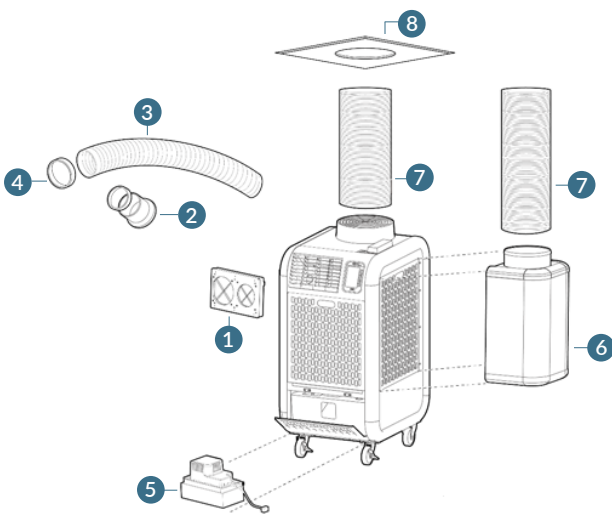

DUCT HOSE APPLICATION

#	Part No.	Description
1	481769-0280	5" Two Hole Base Plate
2	481170-0450	5" Flange Ext. Duct**
3	481744-0090	5" Self-Supported Duct**
4	481851-0200	5" Trim Ring**
5	484789-0210	Condensate Pump, 115v
6	484350-1160	Plenum Condenser Air
7	481744-0062	12" Self-Supported Duct
8	484490-1030	Ceiling Tile Kit, 12-in hole, metal
*	LA146373-8280	Ceiling Tile Kit, 12-in hole, plastic
*	LAY45771-0060	Flexible Air Duct, 8' by 12"
*	HDK-12	2' x 2' Ceiling Tile with 8' of 12" Flex Duct

* Not Pictured
** Sold Individually