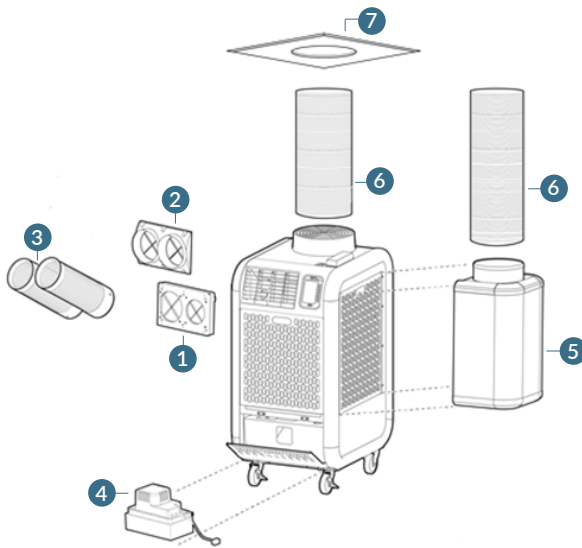

ACCESSORIES

NOZZLE APPLICATION

#	Part No.	Description
1	481769-0280	5" Two Hole Base Plate
2	481170-0480	5" Two Hole Quick Connect Flange
3	484209-0480	5" Quick Connect Nozzle**
4	484789-0210	Condensate Pump, 115v
5	484350-1160	Plenum Condenser Air
6	481744-0062	12" Self-Supported Duct
7	484490-1030	Ceiling Tile Kit, 12-in hole, metal
*	LA146373-8280	Ceiling Tile Kit, 12-in hole, plastic
*	LAY45771-0060	Flexible Air Duct, 8' by 12"
*	HDK-12	2' x 2' Ceiling Tile with 8' of 12" Flex Duct

* Not Pictured
** Sold Individually