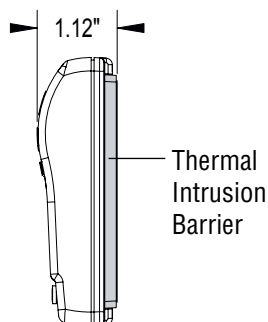

- Two-stage heat pump
- Manual changeover

SC3211L

**Programmable 7-Day, 5-2-Day & 5-1-1-Day
Two-Stage Heat Pump
Hardwired**

Dimensions

Specifications

Electrical Rating:

- 24 VAC (18-30 VAC)
- 1 amp maximum per terminal
- 4 amp maximum total load
- Easy access terminal block

Temperature Control Ranges:

- 45°F to 90°F, Accuracy: $\pm 1^\circ\text{F}$

System Configurations:

- 2-stage heat pump

Terminations:

- SC3211L: **R, C, Y1, Y2, W2, O, B, G, E, L**

Specifications subject to change without notice.