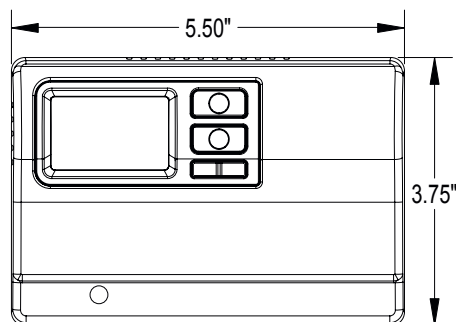

- Two-stage heat pump
- Manual changeover

SC3211L

**Programmable 7-Day, 5-2-Day & 5-1-1-Day
Two-Stage Heat Pump
Hardwired**

Dimensions

Specifications

Electrical Rating:

- 24 VAC (18-30 VAC)
- 1 amp maximum per terminal
- 4 amp maximum total load
- Easy access terminal block