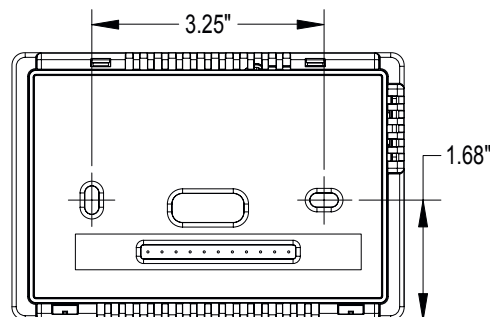

- Two-stage heat pump
- New ICM patented Thermal Intrusion Barrier
- New SimpleSet™ Target Programming technology
- Large display with backlight
- Accuracy: $\pm 1^{\circ}\text{F}$
- Adjustable temperature differentials
- Hardwired
- Manual changeover
- Easy access terminal block
- Field adjustable calibration
- Vacation hold
- Selectable $^{\circ}\text{F}$ or $^{\circ}\text{C}$
- Keypad lockout
- Zoning system compatible
- Soft-touch controls
- Status LEDs

- Two-stage heat pump
- Manual changeover

SC3211L

**Programmable 7-Day, 5-2-Day & 5-1-1-Day
Two-Stage Heat Pump
Hardwired**

Dimensions

Specifications

Electrical Rating:

- 24 VAC (18-30 VAC)
- 1 amp maximum per terminal
- 4 amp maximum total load
- Easy access terminal block