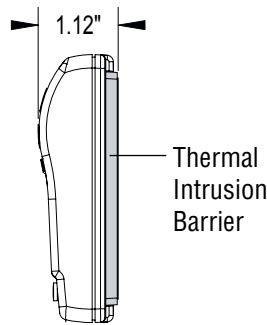

- Single-stage heat/cool
- Single-stage heat pump
- New ICM patented Thermal Intrusion Barrier
- New SimpleSet™ Target Programming technology
- Large display with backlight
- Accuracy: ±1°F
- Adjustable temperature differential
- Battery powered
- Manual changeover
- Easy access terminal block
- Field adjustable calibration
- Millivolt compatible
- Freeze protection
- High temperature protection
- Zoning system compatible
- Soft-touch controls

## Dimensions