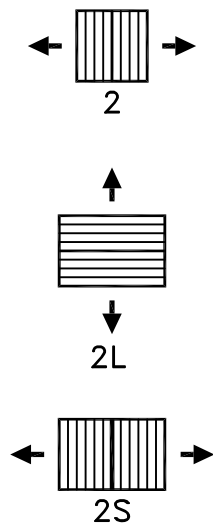

- ALL STEEL CONSTRUCTION
- DIFFUSERS MADE IN LISTED SIZES OF 6 TO 24 INCH
- AVAILABLE IN 3 INCH INCREMENTS
- OPTIONAL FIELD MOUNTED DAMPER: SPECIFY AS SR7
- FINISH: WHITE (W) ENAMEL

DIFFUSER WITH OPTIONAL O.B. DAMPER

PLAN OR REFLECTED CEILING VIEWS

ONE-WAY

TWO-WAY

TWO-WAY CORNER

THREE-WAY

FOUR-WAY

JOB NAME: _____
 LOCATION: _____
 ARCHITECT: _____
 ENGINEER: _____
 CONTRACTOR: _____

SUBMITTED BY: _____

DATE: 07/30/2019 SD-9205

SRE
 Steel Diffuser
 Removable Core
 1- 4-Way Air Pattern
 Extended Margin