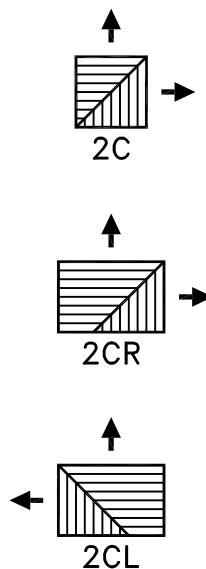

- ALL STEEL CONSTRUCTION
- DIFFUSERS MADE IN LISTED SIZES OF 6 TO 24 INCH
- AVAILABLE IN 3 INCH INCREMENTS
- OPTIONAL FIELD MOUNTED DAMPER: SPECIFY AS SR7
- FINISH: WHITE (W) ENAMEL

DIFFUSER WITH OPTIONAL O.B. DAMPER

PLAN OR REFLECTED CEILING VIEWS

ONE-WAY

TWO-WAY

TWO-WAY CORNER

THREE-WAY

FOUR-WAY

JOB NAME: _____
 LOCATION: _____
 ARCHITECT: _____
 ENGINEER: _____
 CONTRACTOR: _____

SUBMITTED BY: _____

DATE: 07/30/2019 SD-9205

SRE
 Steel Diffuser
 Removable Core
 1- 4-Way Air Pattern
 Extended Margin