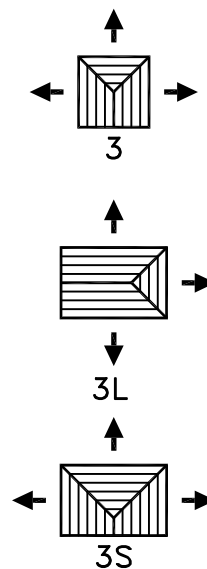

- ALL STEEL CONSTRUCTION
- DIFFUSERS MADE IN LISTED SIZES OF 6 TO 24 INCH
- AVAILABLE IN 3 INCH INCREMENTS
- OPTIONAL FIELD MOUNTED DAMPER: SPECIFY AS SR7
- FINISH: WHITE (W) ENAMEL

DIFFUSER WITH OPTIONAL O.B. DAMPER

PLAN OR REFLECTED CEILING VIEWS

ONE-WAY

TWO-WAY

TWO-WAY CORNER

THREE-WAY

FOUR-WAY

JOB NAME: _____
 LOCATION: _____
 ARCHITECT: _____
 ENGINEER: _____
 CONTRACTOR: _____

SUBMITTED BY: _____

DATE: 07/30/2019 SD-9205

SRE
 Steel Diffuser
 Removable Core
 1- 4-Way Air Pattern
 Extended Margin