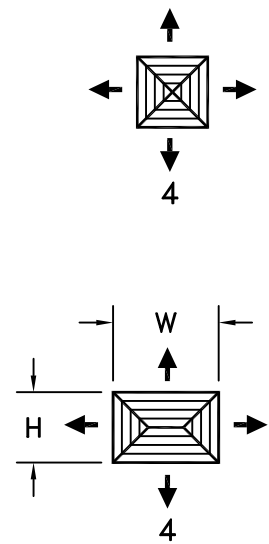

- ALL STEEL CONSTRUCTION
- DIFFUSERS MADE IN LISTED SIZES OF 6 TO 24 INCH
- AVAILABLE IN 3 INCH INCREMENTS
- OPTIONAL FIELD MOUNTED DAMPER: SPECIFY AS SR7
- FINISH: WHITE (W) ENAMEL

DIFFUSER WITH OPTIONAL O.B. DAMPER

PLAN OR REFLECTED CEILING VIEWS

ONE-WAY

TWO-WAY

TWO-WAY CORNER

THREE-WAY

FOUR-WAY

JOB NAME: _____
 LOCATION: _____
 ARCHITECT: _____
 ENGINEER: _____
 CONTRACTOR: _____

SUBMITTED BY: _____

DATE: 07/30/2019 SD-9205

SRE
 Steel Diffuser
 Removable Core
 1- 4-Way Air Pattern
 Extended Margin