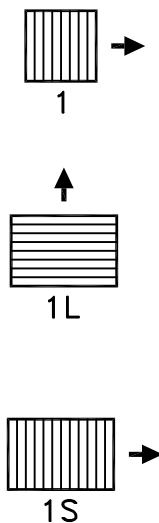

- ALL STEEL CONSTRUCTION
- DIFFUSERS MADE IN LISTED SIZES OF 6 TO 24 INCH
- AVAILABLE IN 3 INCH INCREMENTS
- OPTIONAL FIELD MOUNTED DAMPER: SPECIFY AS SR7
- FINISH: WHITE (W) ENAMEL

DIFFUSER WITH OPTIONAL O.B. DAMPER

PLAN OR REFLECTED CEILING VIEWS

ONE-WAY

TWO-WAY

TWO-WAY CORNER

THREE-WAY

FOUR-WAY

JOB NAME: _____
 LOCATION: _____
 ARCHITECT: _____
 ENGINEER: _____
 CONTRACTOR: _____

SUBMITTED BY: _____

DATE: 07/30/2019 SD-9205

SRE
 Steel Diffuser
 Removable Core
 1- 4-Way Air Pattern
 Extended Margin