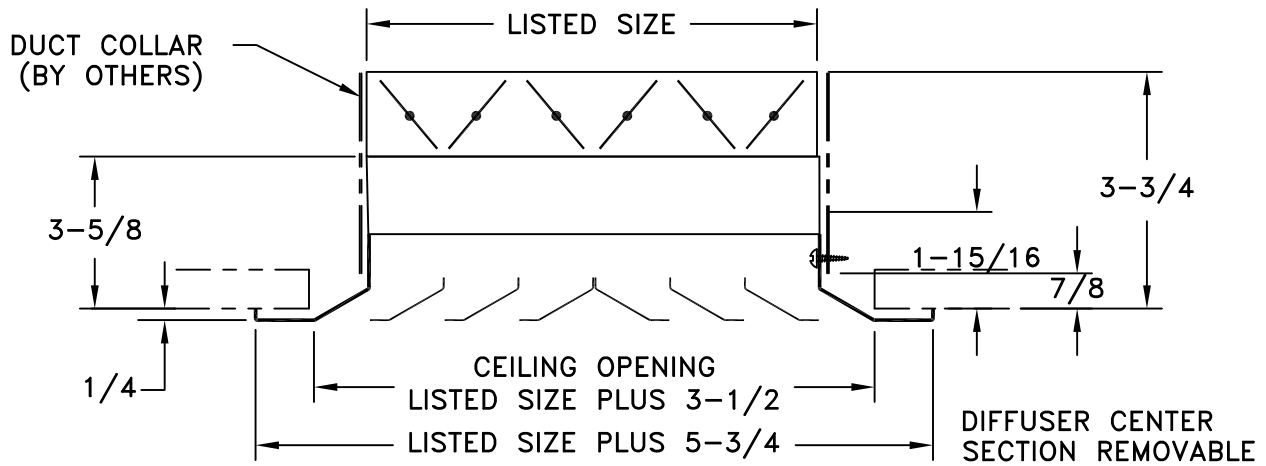

- ALL STEEL CONSTRUCTION
- DIFFUSERS MADE IN LISTED SIZES OF 6 TO 24 INCH
- AVAILABLE IN 3 INCH INCREMENTS
- OPTIONAL FIELD MOUNTED DAMPER: SPECIFY AS SR7
- FINISH: WHITE (W) ENAMEL

DIFFUSER WITH OPTIONAL O.B. DAMPER

PLAN OR REFLECTED CEILING VIEWS

ONE-WAY

TWO-WAY

TWO-WAY CORNER

THREE-WAY

FOUR-WAY

JOB NAME: _____
 LOCATION: _____
 ARCHITECT: _____
 ENGINEER: _____
 CONTRACTOR: _____

SUBMITTED BY: _____

DATE: 07/30/2019 SD-9205

SRE
 Steel Diffuser
 Removable Core
 1- 4-Way Air Pattern
 Extended Margin