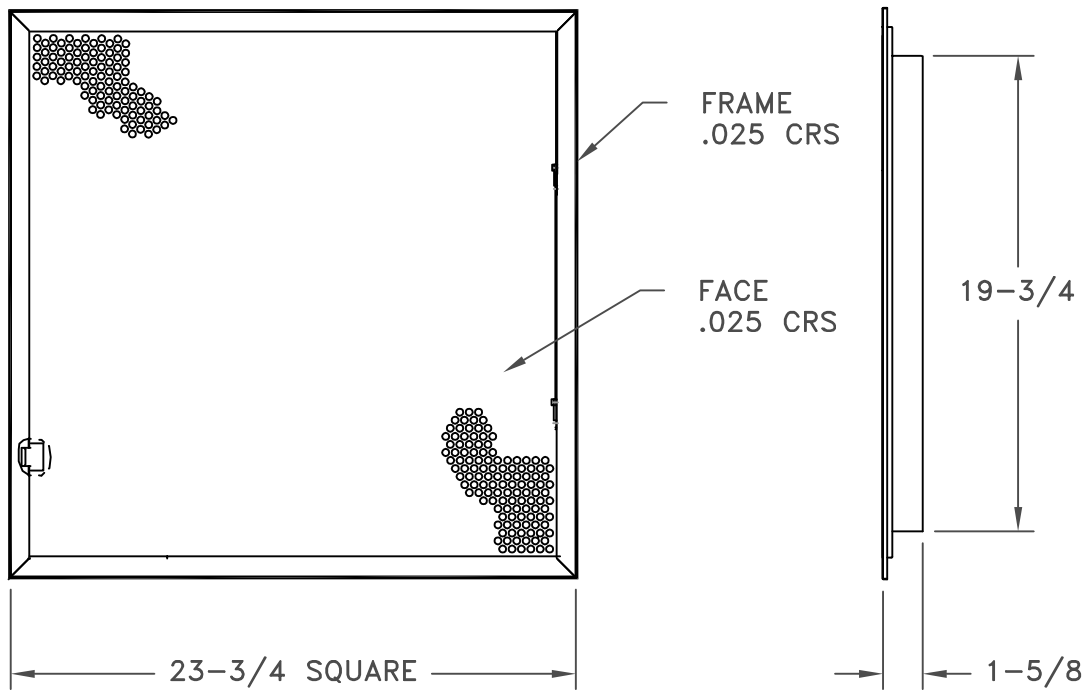

- FLUSH, REMOVABLE FACE WITH HIDDEN LATCHES AND HINGES CAN BE INSTALLED IN ANY DIRECTION
- USES NOMINAL 1 x 20 x 20 INCH STANDARD FILTERS (BY OTHERS)
- FINISH: WHITE (W) ENAMEL

JOB NAME: _____
 LOCATION: _____
 ARCHITECT: _____
 ENGINEER: _____
 CONTRACTOR: _____

SUBMITTED BY: _____

DATE: 07/25/2013 | SD-9454

PFT
 Steel T-Bar
 Perforated Face Filter Grille