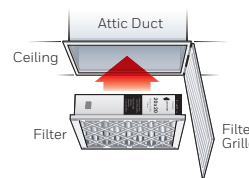

*under normal household conditions

● PERFECT FIT

Fits most one-inch ceiling or wall mount return grilles

● INCREASES EFFICIENCY

Filtered air puts less strain on your heating and cooling equipment, allowing it to run more efficiently.

Typical household particles

FC40R and FC313R air filters capture 15 times more 0.3-micron particles than typical one-inch fiberglass filters.

Installation

Ceiling Mount

Wall Mount

GENERAL SPECIFICATIONS

Return air filters fit most common brands of return grilles. Air filters are available in 5-pack cartons.