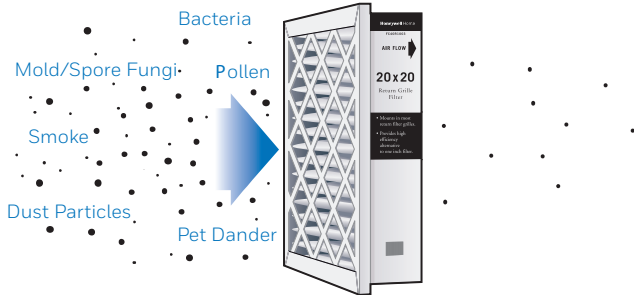

High-Performance Return Grille Filters

When installed into your home's ceiling or wall return grilles, Resideo's High-Performance Return Grille Filters provide superior air filtration that's up to 10 times more effective* than standard one-inch filters. It helps trap airborne dust, pollen, mold spores, bacteria and other allergens that pass through your HVAC system. It also lasts up to three times longer than standard one-inch filters, which mean less maintenance for improved indoor air quality.

*Based on initial efficiency analysis of new filters tested at 3-10 micron particles at 295 feet per minute of airflow.

High-Performance Return Grille Filters

Cleaner air with less effort

	FC313R Return Grille Filter	FC40R Return Filter	Standard 1" Filter
MERV Rating	13	10	1-4
Particle Size	0.3 - 1 micron	54%	30%
	1 - 3 micron	85%	61%
	3 - 10 micron	98%	86%
			10-20%

*under normal household conditions

● PERFECT FIT

Fits most one-inch ceiling or wall mount return grilles

● INCREASES EFFICIENCY

Filtered air puts less strain on your heating and cooling equipment, allowing it to run more efficiently.

Typical household particles

FC40R and FC313R air filters capture 15 times more 0.3-micron particles than typical one-inch fiberglass filters.

Installation

Ceiling Mount

Wall Mount

GENERAL SPECIFICATIONS

Return air filters fit most common brands of return grilles. Air filters are available in 5-pack cartons.