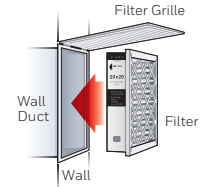

*under normal household conditions

● PERFECT FIT

Fits most one-inch ceiling or wall mount return grilles

● INCREASES EFFICIENCY

Filtered air puts less strain on your heating and cooling equipment, allowing it to run more efficiently.

Typical household particles

FC40R and FC313R air filters capture 15 times more 0.3-micron particles than typical one-inch fiberglass filters.

Installation

Ceiling Mount

Wall Mount

GENERAL SPECIFICATIONS

Return air filters fit most common brands of return grilles. Air filters are available in 5-pack cartons.