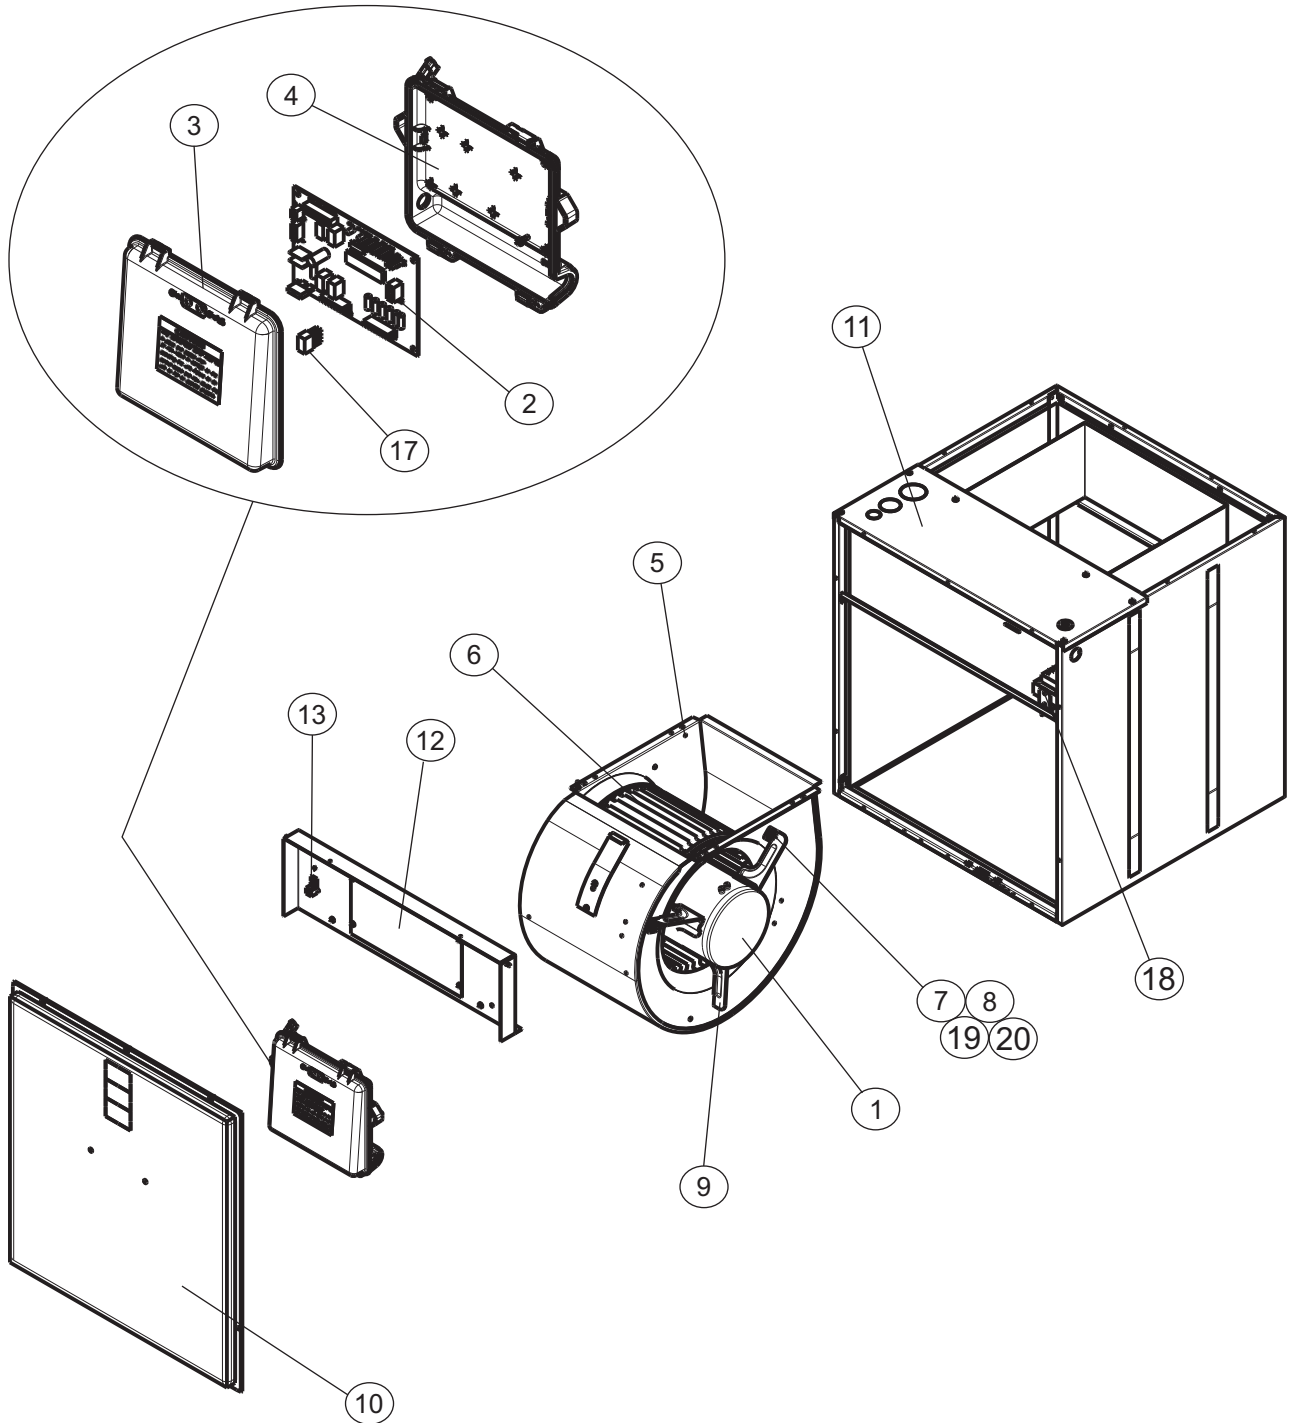

www.Source1Parts.com

HVAC SERVICE PARTS

MVC SERIES MODULAR BLOWER W/PREM. ECM MOTORS (STYLE A)

Supersedes:035-24544-001 Rev. A (0515)

035-24544-001 Rev. B (0915)

1 of 2

ITEM	DESCRIPTION	MVC08BN21A	MVC12BN21A	MVC14DN21A
1A	Motor, ECM Blower (Programmed)	S1-32436072492	S1-32436073494	S1-32436073510
1B	Module, Motor Control (Prgm)	S1-32436078492	S1-32436079494	S1-32436079510
1C	Motor, Blower (Unprgm)	S1-02436072000	S1-02436073000	S1-02436073000
1D	Module, Motor Control (Unprgm)	S1-02436078000	S1-02436079000	S1-02436079000
2	Board, Control	S1-33103496000	S1-33103496000	S1-33103496000
3	Box, Control Board (Top)	S1-02545232000	S1-02545232000	S1-02545232000
4	Box, Control Board (Bottom)	S1-02545233000	S1-02545233000	S1-02545233000
5	Housing, Blower	S1-37327931001	S1-37327931001	S1-37327931003
6	Wheel, Blower	S1-02634005000	S1-02634005000	S1-02634501000
7	Rubber Isolator, Motor Mount (3 Req'd)	S1-02809412003	S1-02809412003	S1-02809412003
8	Steel Sleeve, Motor Mount (3 Req'd)	S1-02809412001	S1-02809412001	S1-02809412001
9	Mount, Motor	S1-32631480000	S1-32631480000	S1-32631459000
10	Panel, Access (Front)	S1-37339410001	S1-37339410001	S1-37339410003
11	Panel, Top	S1-37339409001	S1-37339409001	S1-37339409003
12	Cover, Heat	S1-07339412001	S1-07339412001	S1-07339412001
13	Lug, Ground	S1-02521798000	S1-02521798000	S1-02521798000
14*	Harness, Wiring (Power)	S1-02544147000	S1-02544147000	S1-02544147000
15*	Harness, Wiring (ECM)	S1-02546389000	S1-02546389000	S1-02546389000
16*	Gasket, Door	S1-02817061000	S1-02817061000	S1-02817061000
17	Plug, ID	S1-02544149000	S1-02547278000	S1-02547279000
18	Transformer	S1-02518452700	S1-02518452700	S1-02518452700
19	Screw, Slotted (3 Req'd)	S1-02117174000	S1-02117174000	S1-02117174000
20	Washer, Neoprene (3 Req'd)	S1-02809412002	S1-02809412002	S1-02809412002
21*	Diagram, Wiring	5009096	5009096	5009096