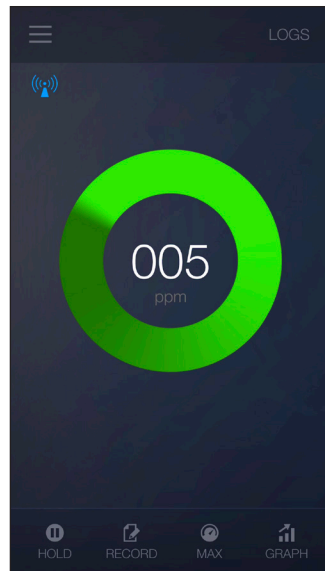

## Carbon Monoxide Detector

Use as a **Stand-Alone Detector** or  
**Connect to a Smart Device**

### Functions

- CO Detection: 0 to 999 ppm
- Resolution: 1 ppm

### Features

- Wireless Connectivity
- Free App
- iOS® and Android™ compatible
- CO sensor Self-Test
- Audible alert
- 3 Color warning alert
- Max value capture
- Hold
- Auto zero upon power on
- Back light
- Low battery indicator
- Auto power off
- Belt clip
- 1-Year limited warranty