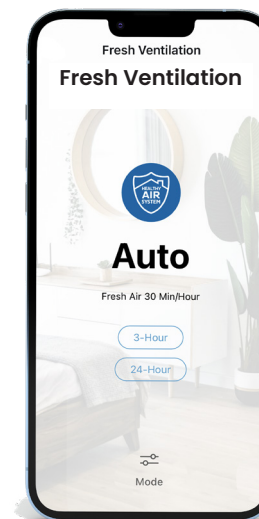

DISCLAIMER: The appearance of the app may differ based on the mobile device model being used and its operating software.

Temperature

Besides having the ability to modify their home’s temperature from any mobile device, the AprilAire scheduling and program override give users the flexibility they need to save money—without sacrificing comfort.

Air Purity Capture 98% of Airborne Viruses

It’s so important to have the ability to control air cleaning, especially for people who suffer from asthma and allergies. It couldn’t be easier with AprilAire’s exclusive Event-Based™ Air Cleaning feature.

Need to know when air cleaning is necessary? AprilAire 3-day weather forecast includes pollen and mold conditions to eliminate the guesswork.

Humidity Create A Healthy Home For Your Family

Too much and the air feels sticky and uncomfortable, but mold and mildew love it. Too little and our skin and nasal tissue become too dry. Humidity plays a big role in your customers’ health and comfort so having the ability to verify and control it is a requirement of many consumers.