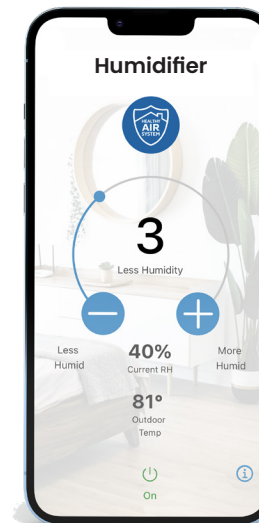

Humidity Create A Healthy Home For Your Family

Too much and the air feels sticky and uncomfortable, but mold and mildew love it. Too little and our skin and nasal tissue become too dry. Humidity plays a big role in your customers’ health and comfort so having the ability to verify and control it is a requirement of many consumers.