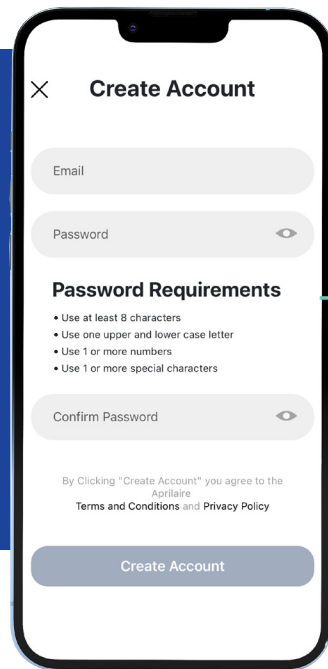

Wi-Fi Connection That's Simple, Safe & Secure

You don't have to do a thing. The app is setup and controlled by the customer in three easy steps. AprilAire also provides setup support via phone at 800.545.2219 or online at aprilair.com/app.

- 1 **DOWNLOAD** the AprilAire Wi-Fi Thermostat App.
- 2 **REGISTER** your AprilAire user account.
- 3 **CONNECT** the Wi-Fi thermostat to your home network.

Scan the QR code with your smartphone's camera to download the app.