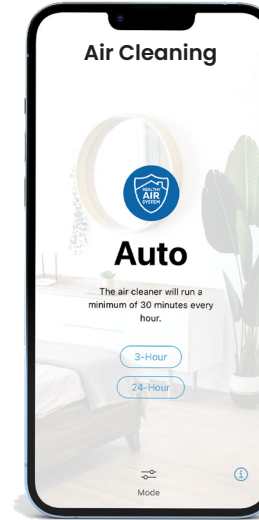

Air Purity Capture 98% of Airborne Viruses

It’s so important to have the ability to control air cleaning, especially for people who suffer from asthma and allergies. It couldn’t be easier with AprilAire’s exclusive Event-Based™ Air Cleaning feature.

Need to know when air cleaning is necessary? AprilAire 3-day weather forecast includes pollen and mold conditions to eliminate the guesswork.