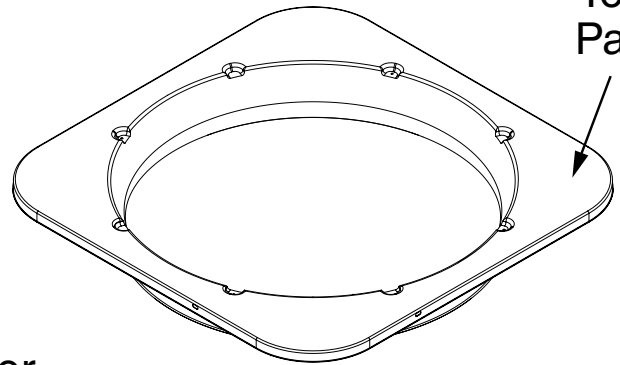

REPLACEMENT PARTS LIST

RESIDENTIAL SPLIT SYSTEM AIR CONDITIONER

WSA3BE4M1SN SERIES

14.3 SEER2 MODELS

Wire Guard

Outdoor Fan Grille

Outdoor Fan Motor

Outdoor Fan Blade

Top Pan

Outdoor Coil

Capacitor

Contactor

Compressor

Refrigerant Valve (SM)

Refrigerant Valve (LG)

WSA3BE4M1SN RESIDENTIAL SPLIT SYSTEM AIR CONDITIONER