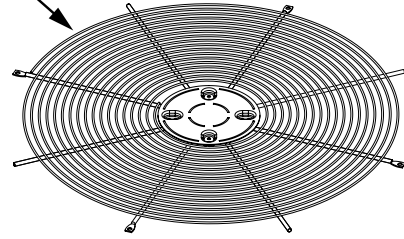

REPLACEMENT PARTS LIST

RESIDENTIAL SPLIT SYSTEM AIR CONDITIONER

WSA3BE4M1SN SERIES

14.3 SEER2 MODELS

Wire Guard

Outdoor Fan Grille

Outdoor Fan Motor

Outdoor Fan Blade

Top Pan

Outdoor Coil

Capacitor

Contactor

Compressor

Refrigerant Valve (SM)

Refrigerant Valve (LG)

WSA3BE4M1SN RESIDENTIAL SPLIT SYSTEM AIR CONDITIONER