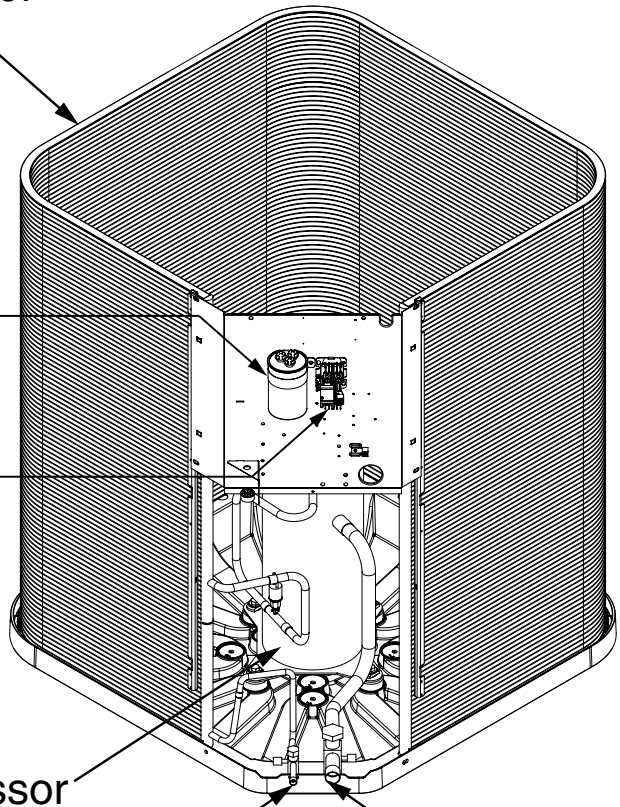

Top Pan

Outdoor Coil

Capacitor

Contactor

Compressor

Refrigerant Valve (SM)

Refrigerant Valve (LG)

WSA3BE4M1SN RESIDENTIAL SPLIT SYSTEM AIR CONDITIONER